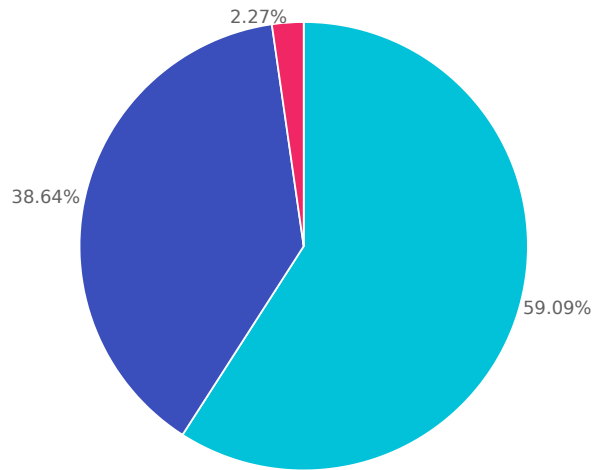

Q3

Do you feel that Northern Hills Training Center has a positive reputation in the community?

Answered: 44 Skipped: 1

- Strongly Agree
- Agree
- Disagree
- Strongly Disagree

Choices	Response percent	Response count
Strongly Agree	59.09%	26
Agree	38.64%	17
Disagree	2.27%	1
Strongly Disagree	0.00%	0