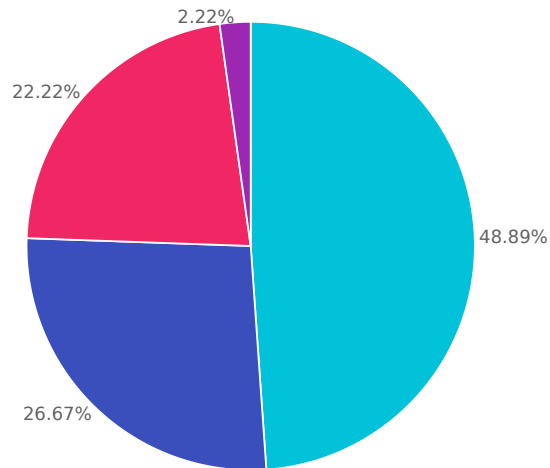

### Have you ever attended an event hosted by Northern Hills Training Center?

Answered: 45 Skipped: 0

- Multiple Times
- One Time
- Never
- Not Interested

Choices	Response percent	Response count
Multiple Times	48.89%	22
One Time	26.67%	12
Never	22.22%	10
Not Interested	2.22%	1