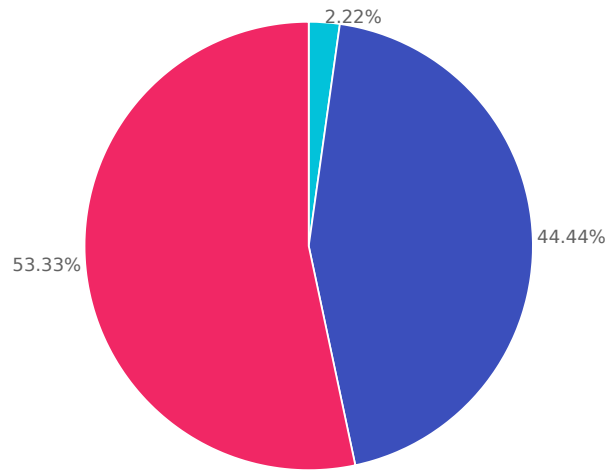

Q5

Would you ever consider becoming a volunteer for Northern Hills Training Center?

Answered: 45 Skipped: 0

● Yes

● Maybe

● Not Interested

Choices	Response percent	Response count
Yes	2.22%	1
Maybe	44.44%	20
Not Interested	53.33%	24